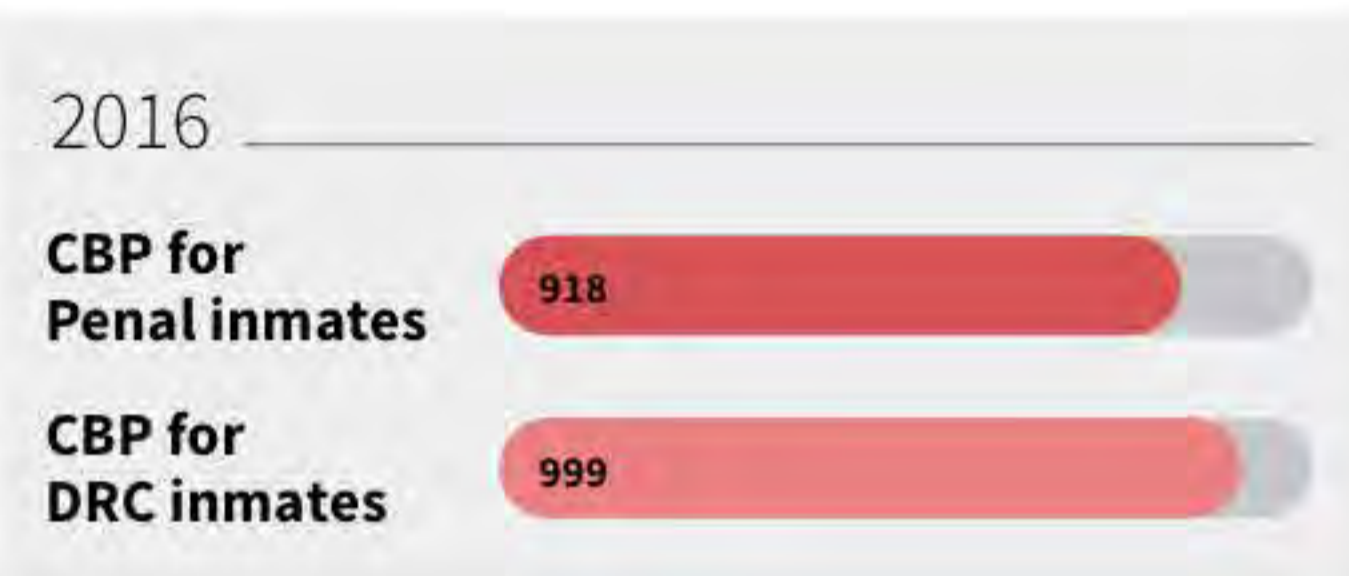

COMMUNITY BASED PROGRAMMES

| AS AT 31 DECEMBER OF EACH YEAR

EMPLACEMENT NUMBERS