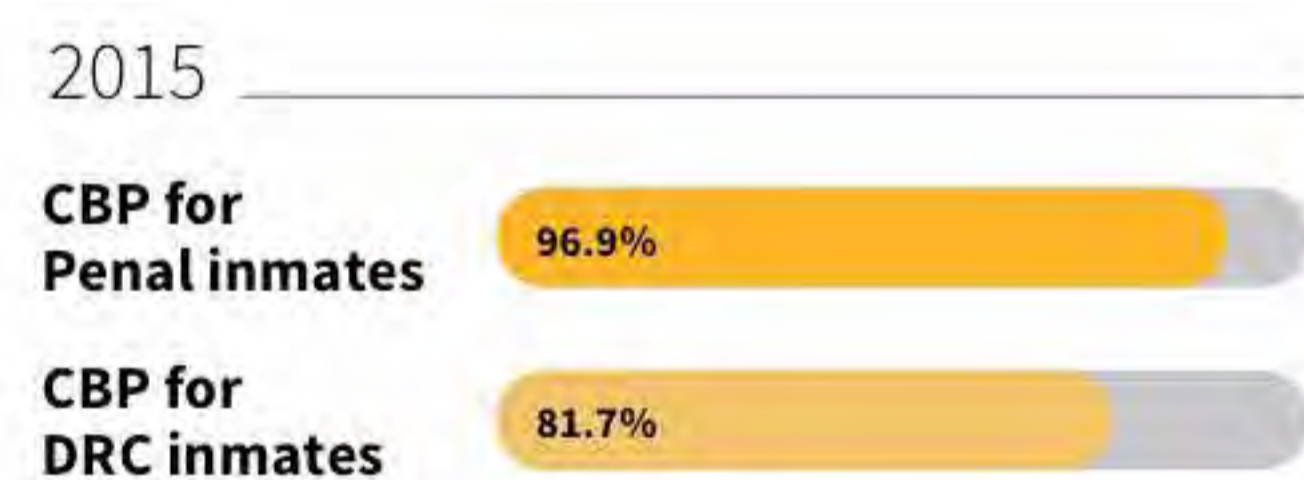

COMPLETION RATES

VOCATIONAL PROGRAMMES

| AS AT 31 DECEMBER OF EACH YEAR