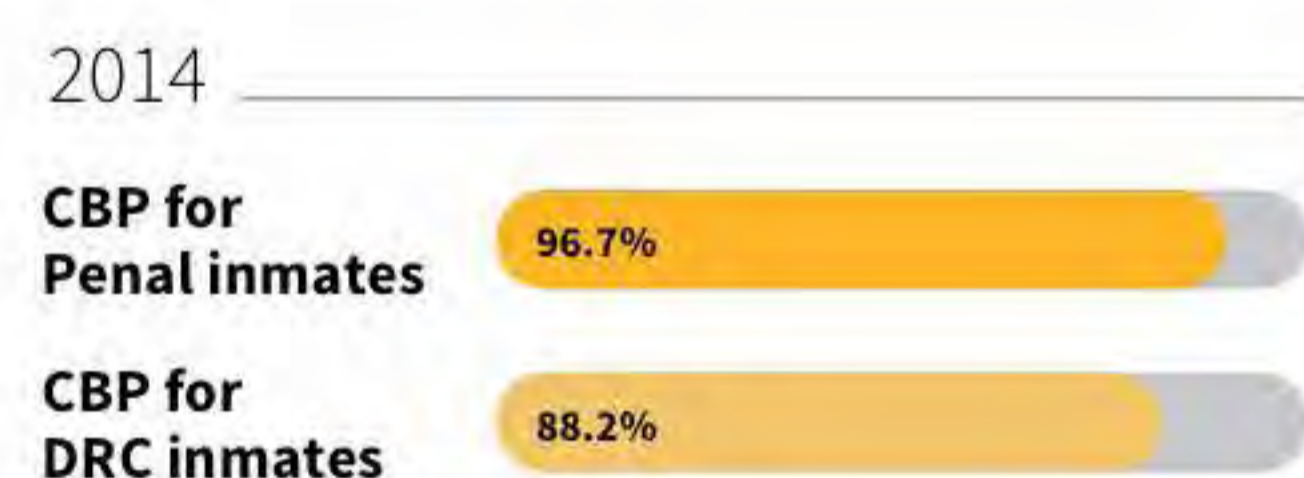

COMPLETION RATES

VOCATIONAL PROGRAMMES

| AS AT 31 DECEMBER OF EACH YEAR