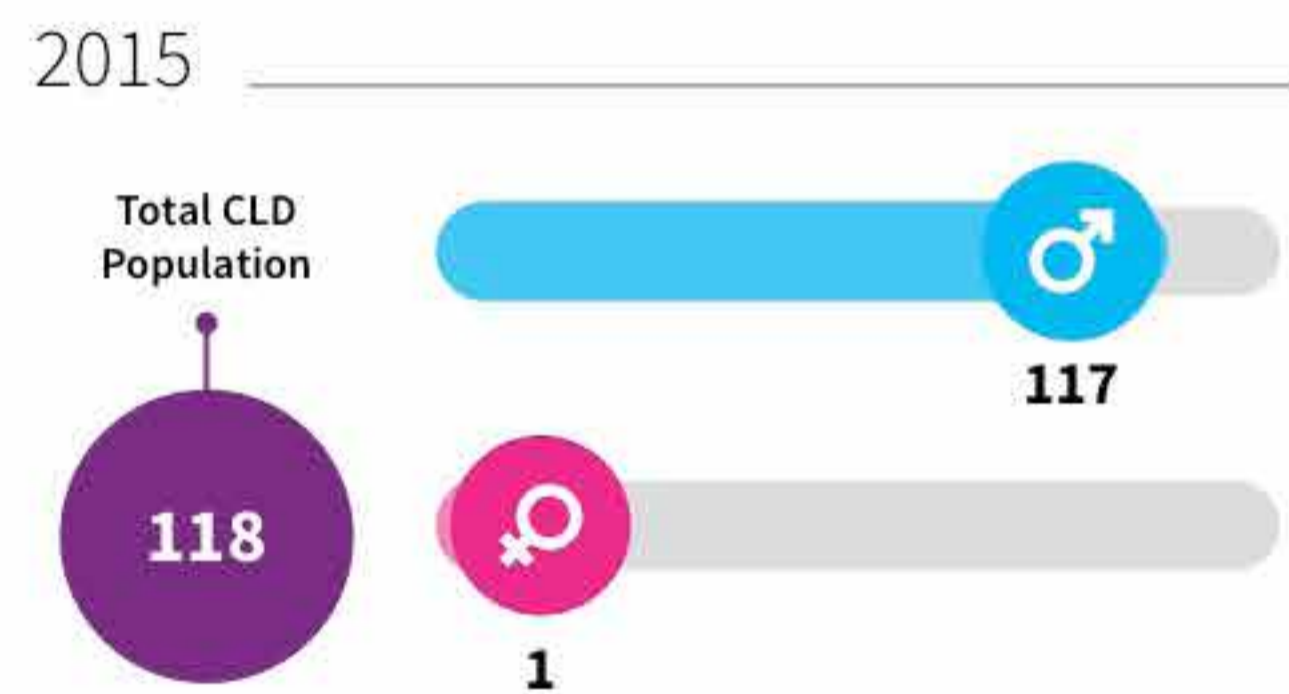

CRIMINAL LAW DETAINEE (CLD) POPULATION¹⁹

AS AT 31 DECEMBER OF EACH YEAR

GENDER

AGE GROUP

EDUCATION LEVEL²⁰

TYPE OF CRIMINAL ACTIVITY

¹⁹ The CLD population refers to the number of persons detained under the Criminal Law (Temporary Provision) Act and are among the population as at the end of the respective year.