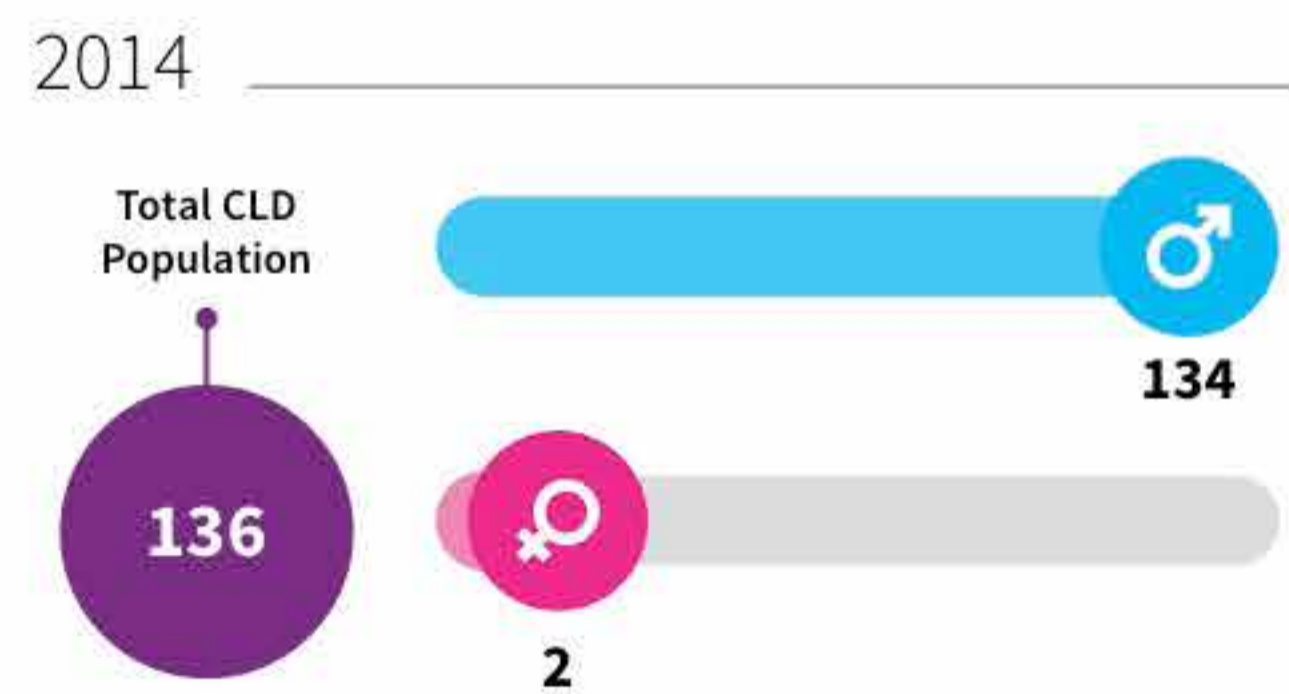

CRIMINAL LAW DETAINEE (CLD) POPULATION¹⁹

AS AT 31 DECEMBER OF EACH YEAR

GENDER

AGE GROUP

EDUCATION LEVEL²⁰

TYPE OF CRIMINAL ACTIVITY

¹⁹ The CLD population refers to the number of persons detained under the Criminal Law (Temporary Provision) Act and are among the population as at the end of the respective year.