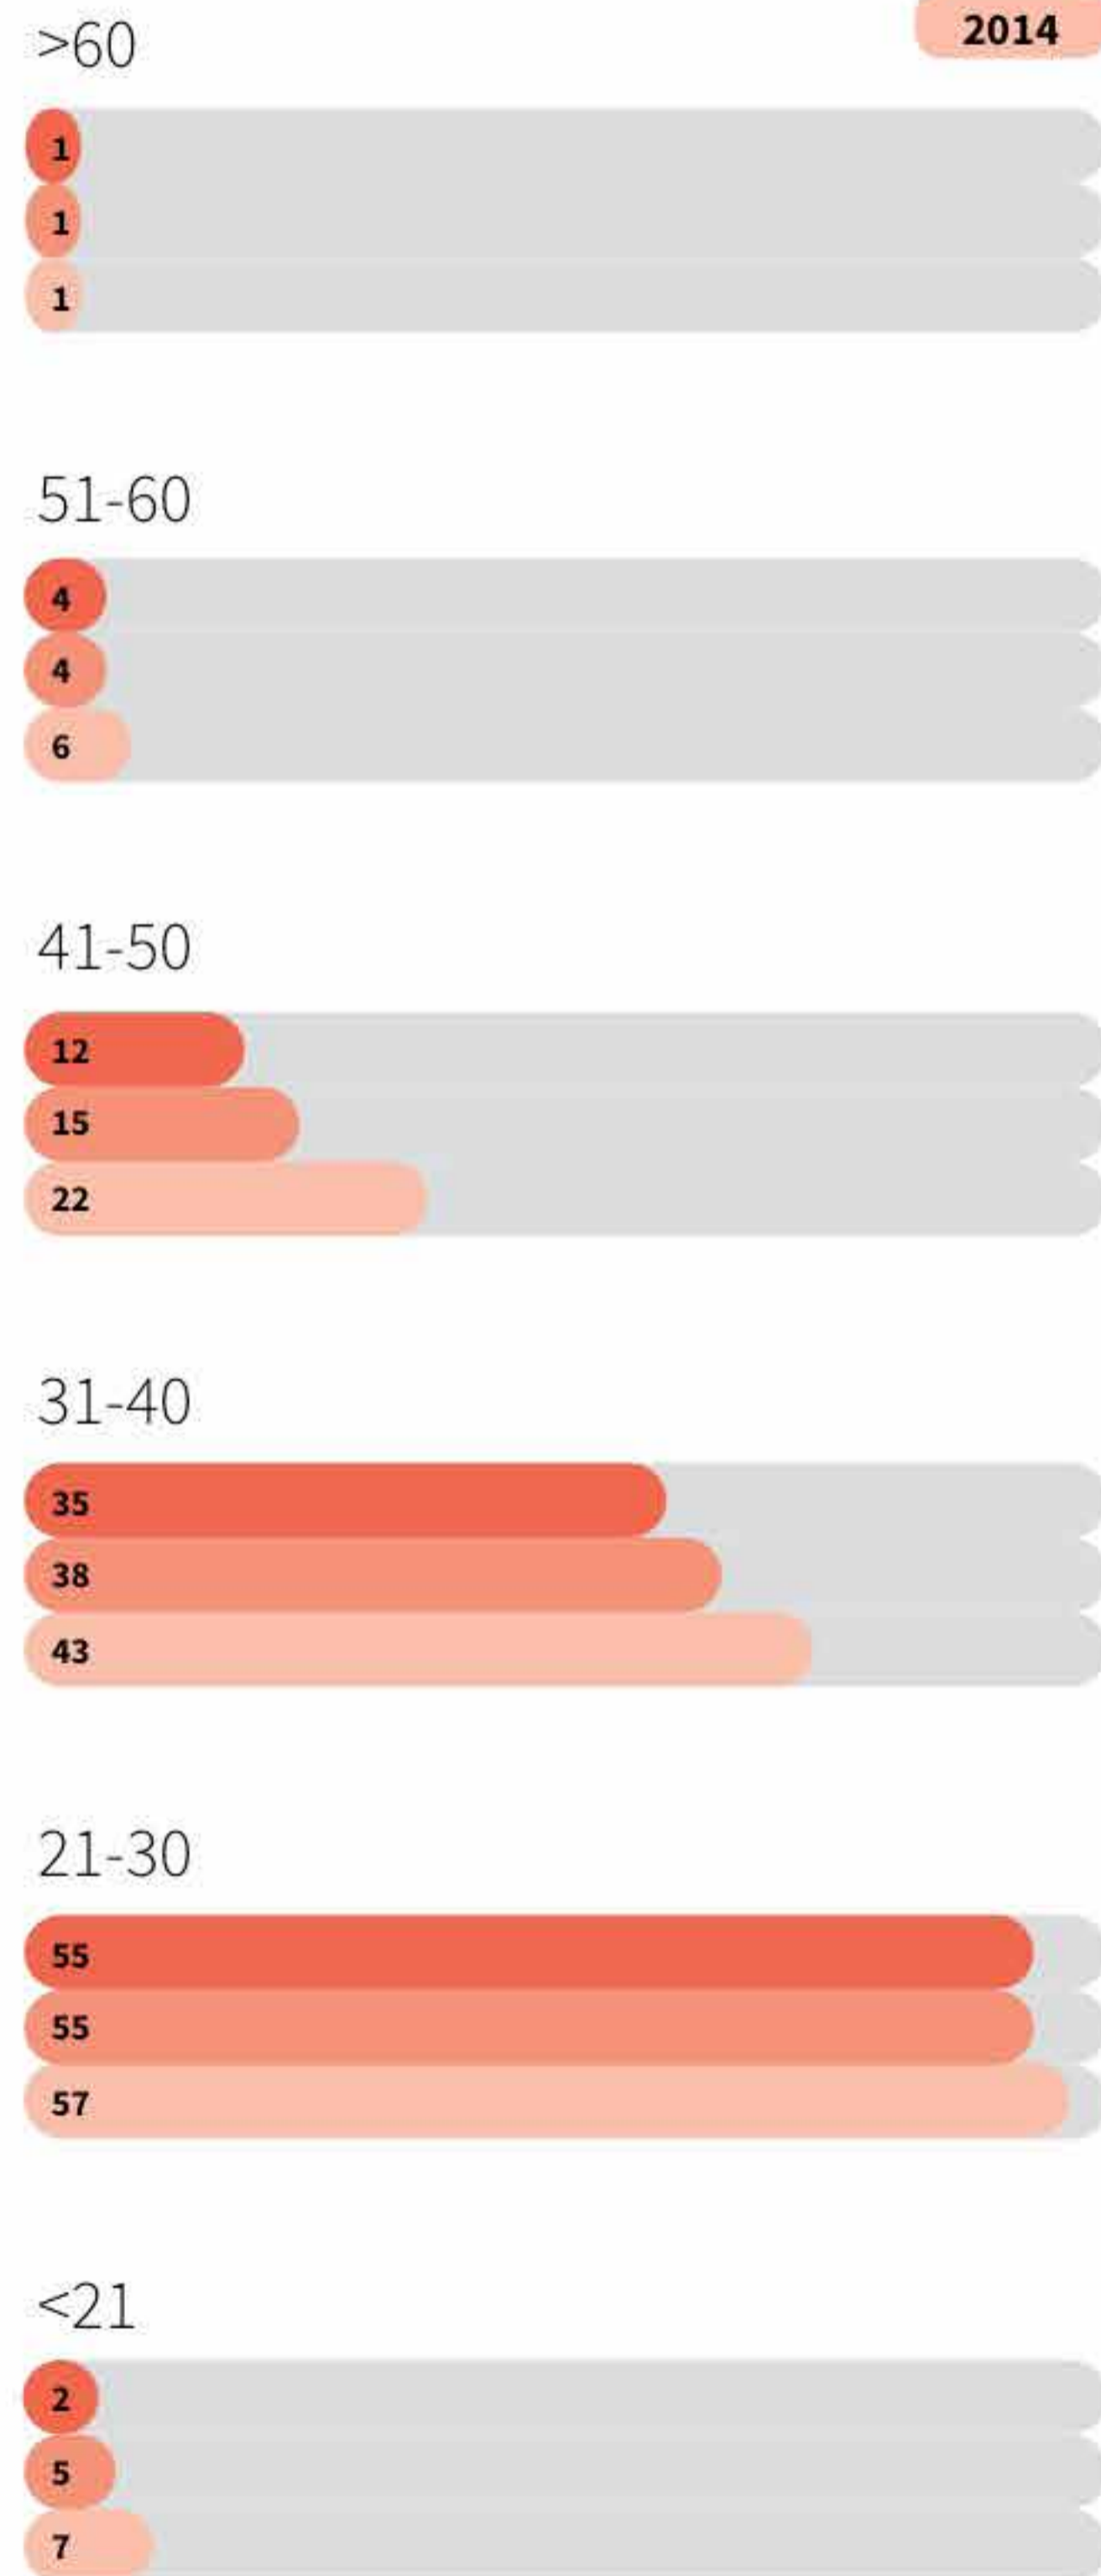

CRIMINAL LAW DETAINEE (CLD) POPULATION¹⁹

AS AT 31 DECEMBER OF EACH YEAR

GENDER

AGE GROUP

EDUCATION LEVEL²⁰

TYPE OF CRIMINAL ACTIVITY

¹⁹ The CLD population refers to the number of persons detained under the Criminal Law (Temporary Provision) Act and are among the population as at the end of the respective year.