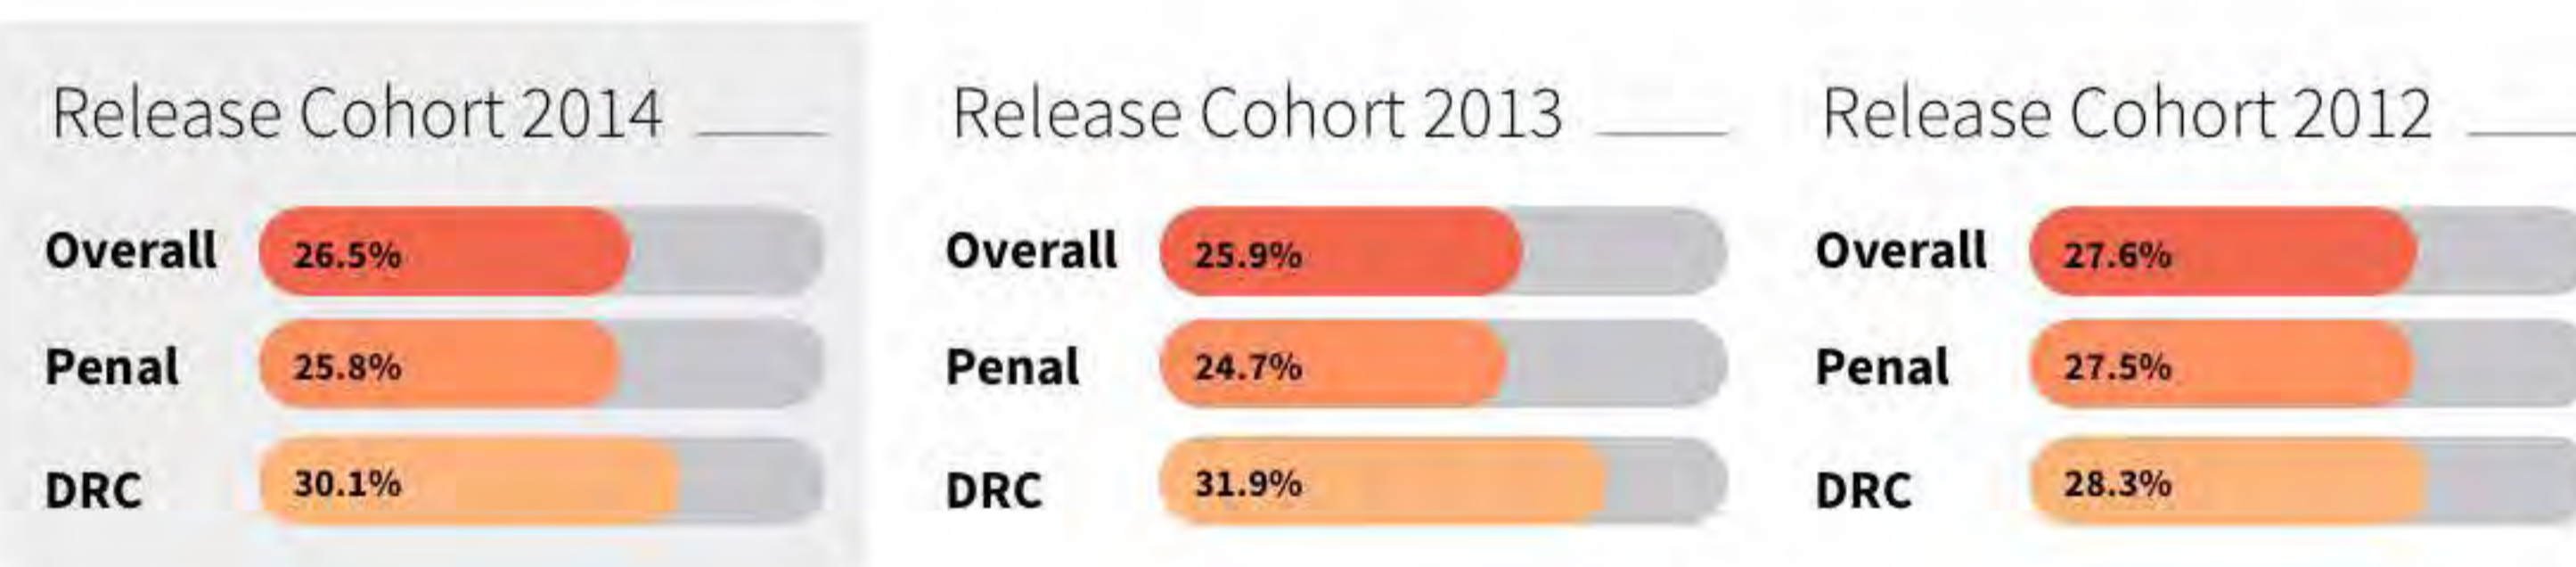

| AS AT 31 DECEMBER OF EACH YEAR

EXECUTIONS

MAJOR INCIDENTS²¹

| AS AT 31 DECEMBER OF EACH YEAR

RECIDIVISM RATES²³

| AS AT 31 DECEMBER OF EACH YEAR

²¹ Major incidents are measured per fiscal year (FY) as published in the annual Budget Book.