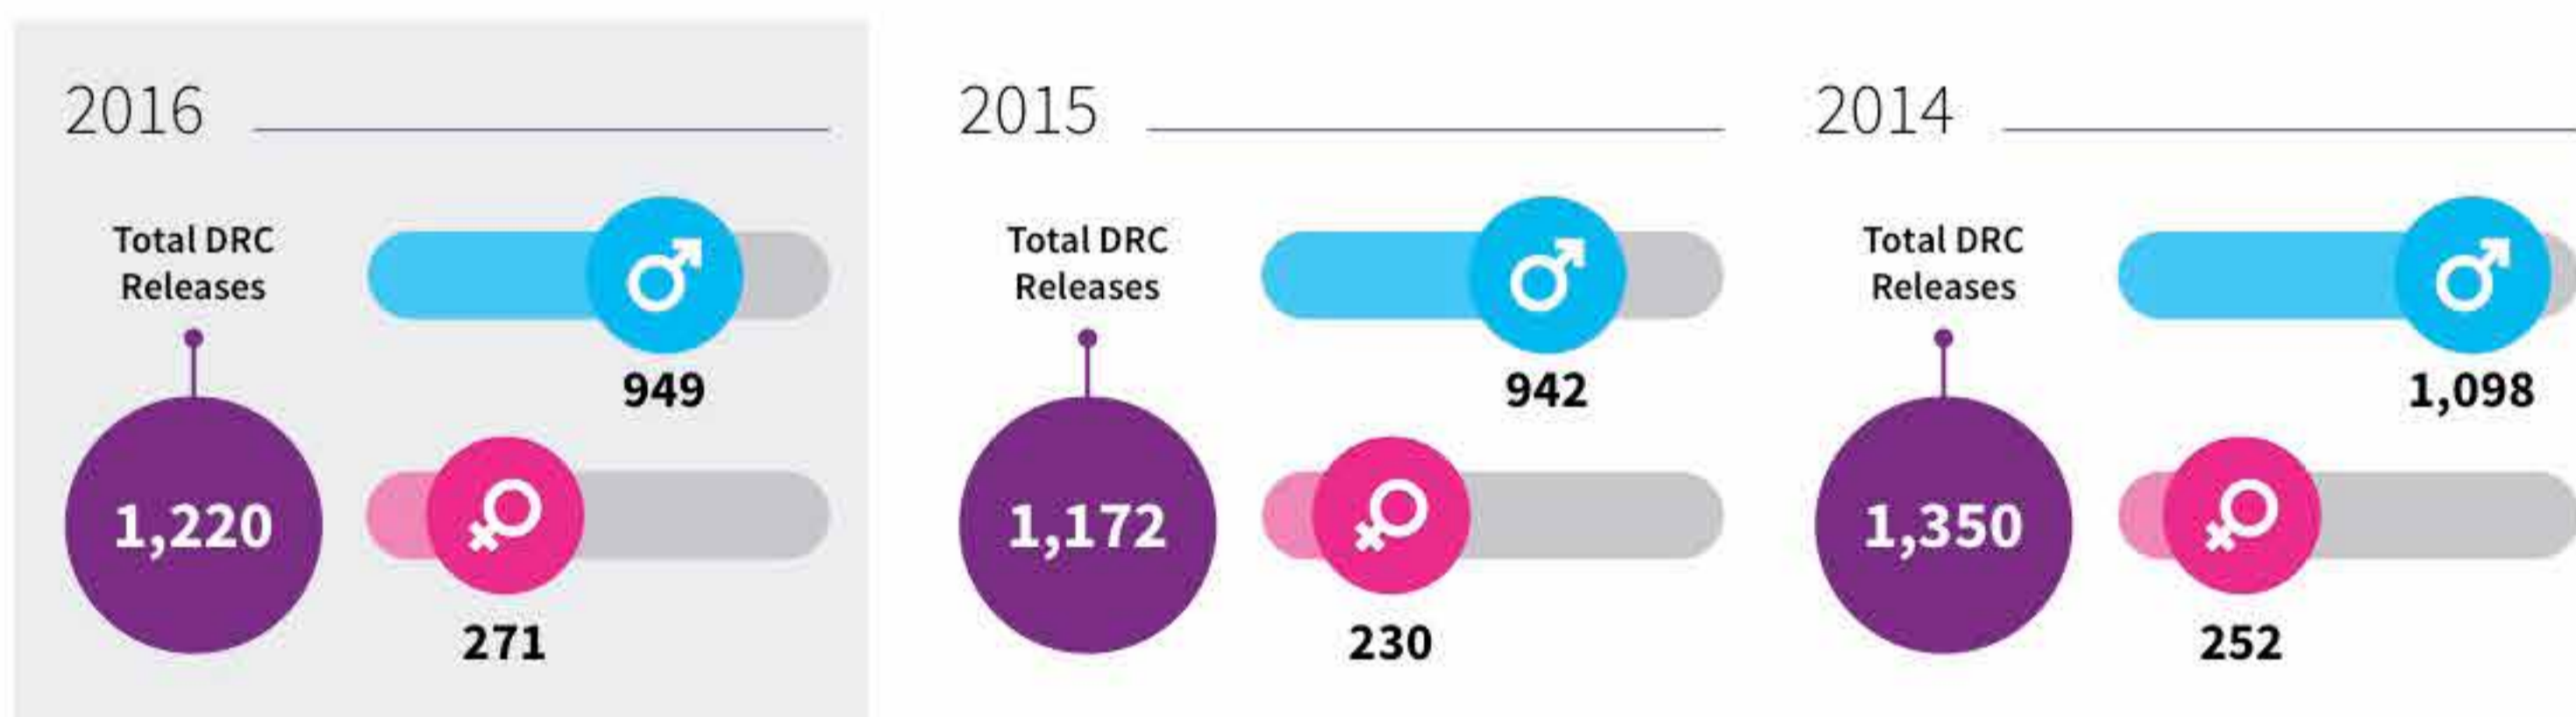

CRIMINAL LAW DETAINEE (CLD) POPULATION¹⁹

AS AT 31 DECEMBER OF EACH YEAR

GENDER

AGE GROUP

EDUCATION LEVEL²⁰

TYPE OF CRIMINAL ACTIVITY

¹⁹ The CLD population refers to the number of persons detained under the Criminal Law (Temporary Provision) Act and are among the population as at the end of the respective year.

²⁰ As declared by inmates upon admission.

CONVICTED PENAL RELEASES

| AS AT 31 DECEMBER OF EACH YEAR

GENDER

DRC RELEASES

| AS AT 31 DECEMBER OF EACH YEAR

GENDER

NUMBER OF CAPITAL EXECUTIONS

| AS AT 31 DECEMBER OF EACH YEAR

EXECUTIONS

MAJOR INCIDENTS²¹

| AS AT 31 DECEMBER OF EACH YEAR

RECIDIVISM RATES²³

| AS AT 31 DECEMBER OF EACH YEAR

²¹ Major incidents are measured per fiscal year (FY) as published in the annual Budget Book.