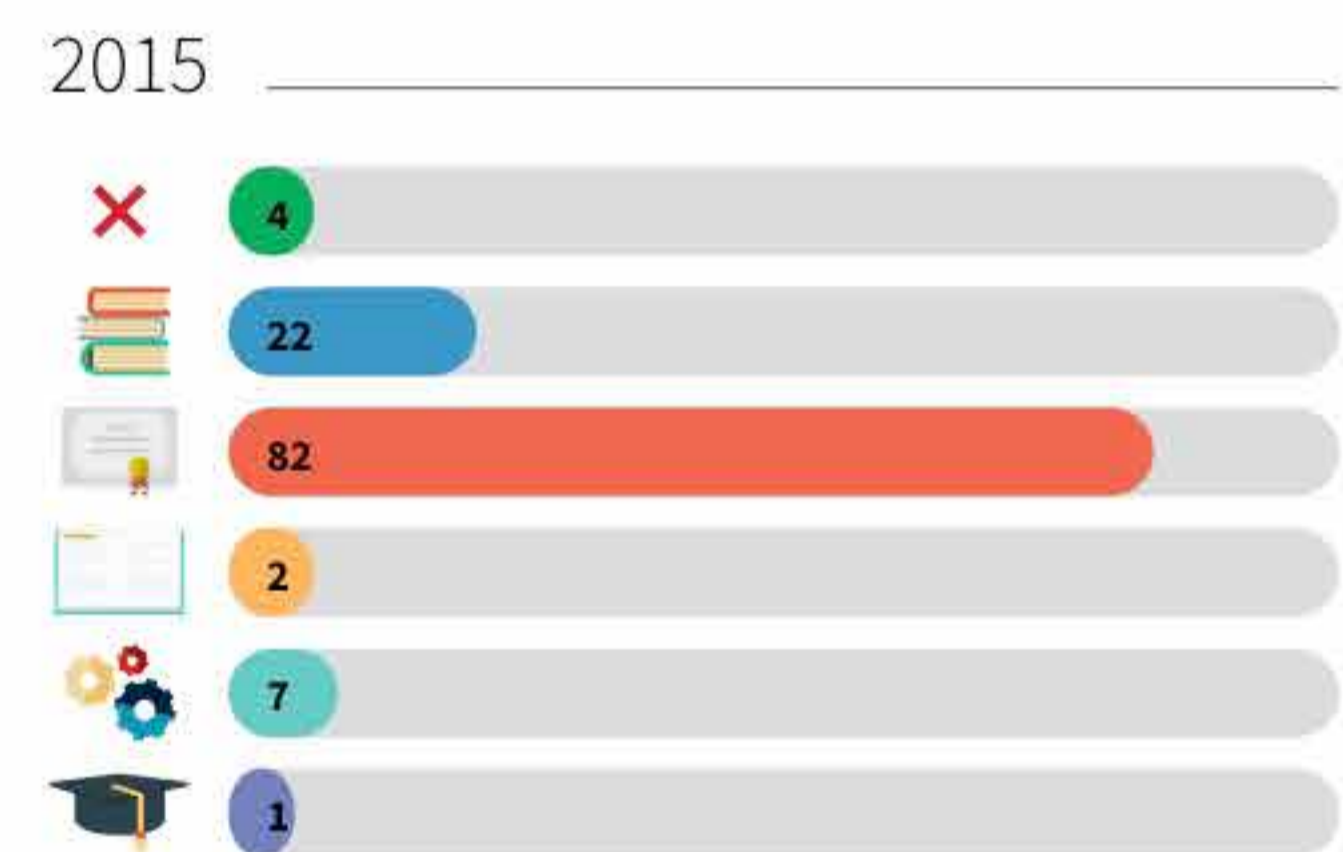

CRIMINAL LAW DETAINEE (CLD) POPULATION¹⁹

AS AT 31 DECEMBER OF EACH YEAR

GENDER

AGE GROUP

EDUCATION LEVEL²⁰

TYPE OF CRIMINAL ACTIVITY

¹⁹ The CLD population refers to the number of persons detained under the Criminal Law (Temporary Provision) Act and are among the population as at the end of the respective year.