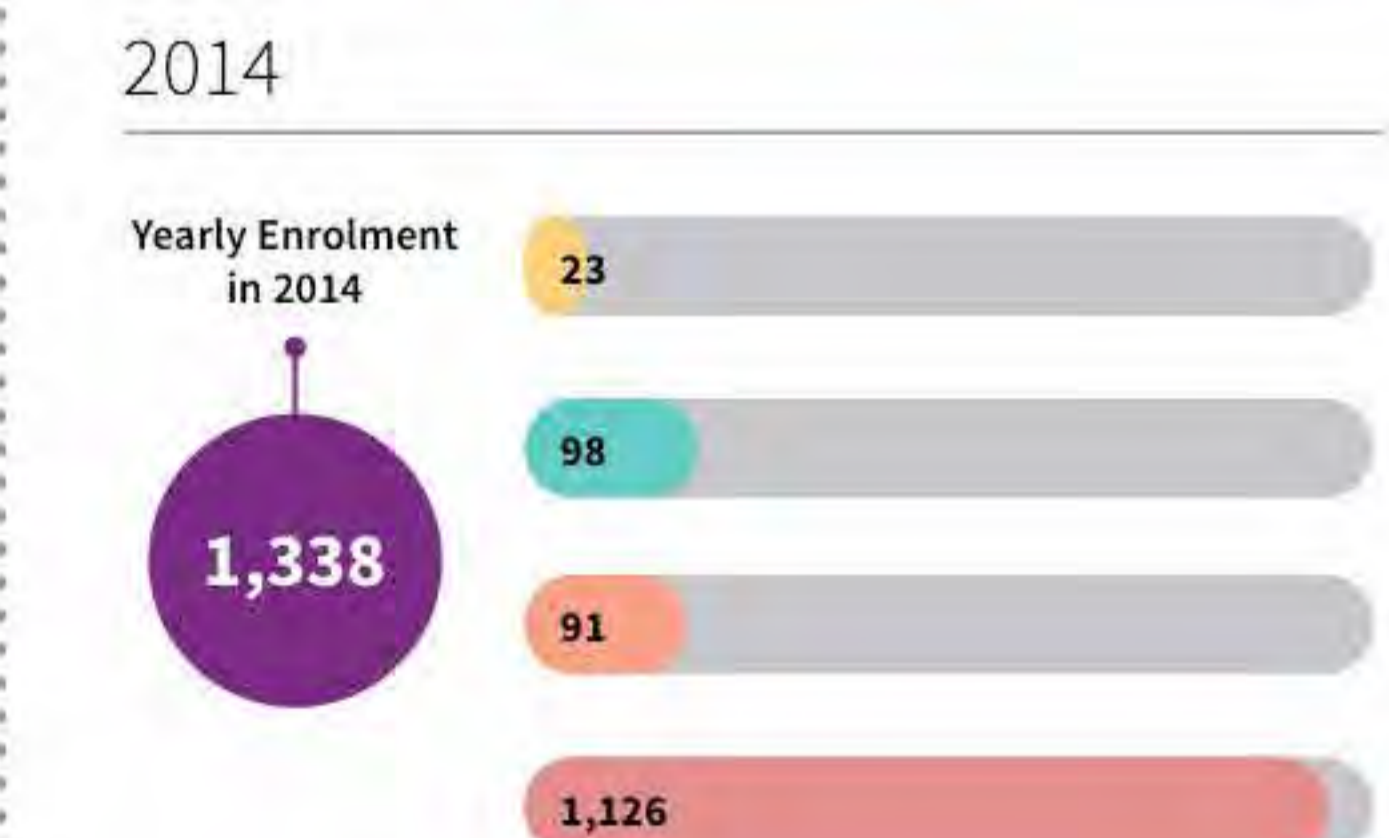

²³ Recidivism Rate is defined as the percentage of local inmates detained, convicted and imprisoned again for a new offence within two years from their release.

COMMUNITY BASED PROGRAMMES

| AS AT 31 DECEMBER OF EACH YEAR

EMPLACEMENT NUMBERS

COMPLETION RATES

VOCATIONAL PROGRAMMES

| AS AT 31 DECEMBER OF EACH YEAR

EMPLOYABILITY SKILLS TRAINING²⁴

WORK PROGRAMMES²⁶

ACADEMIC PROGRAMMES

| AS AT 31 DECEMBER OF EACH YEAR