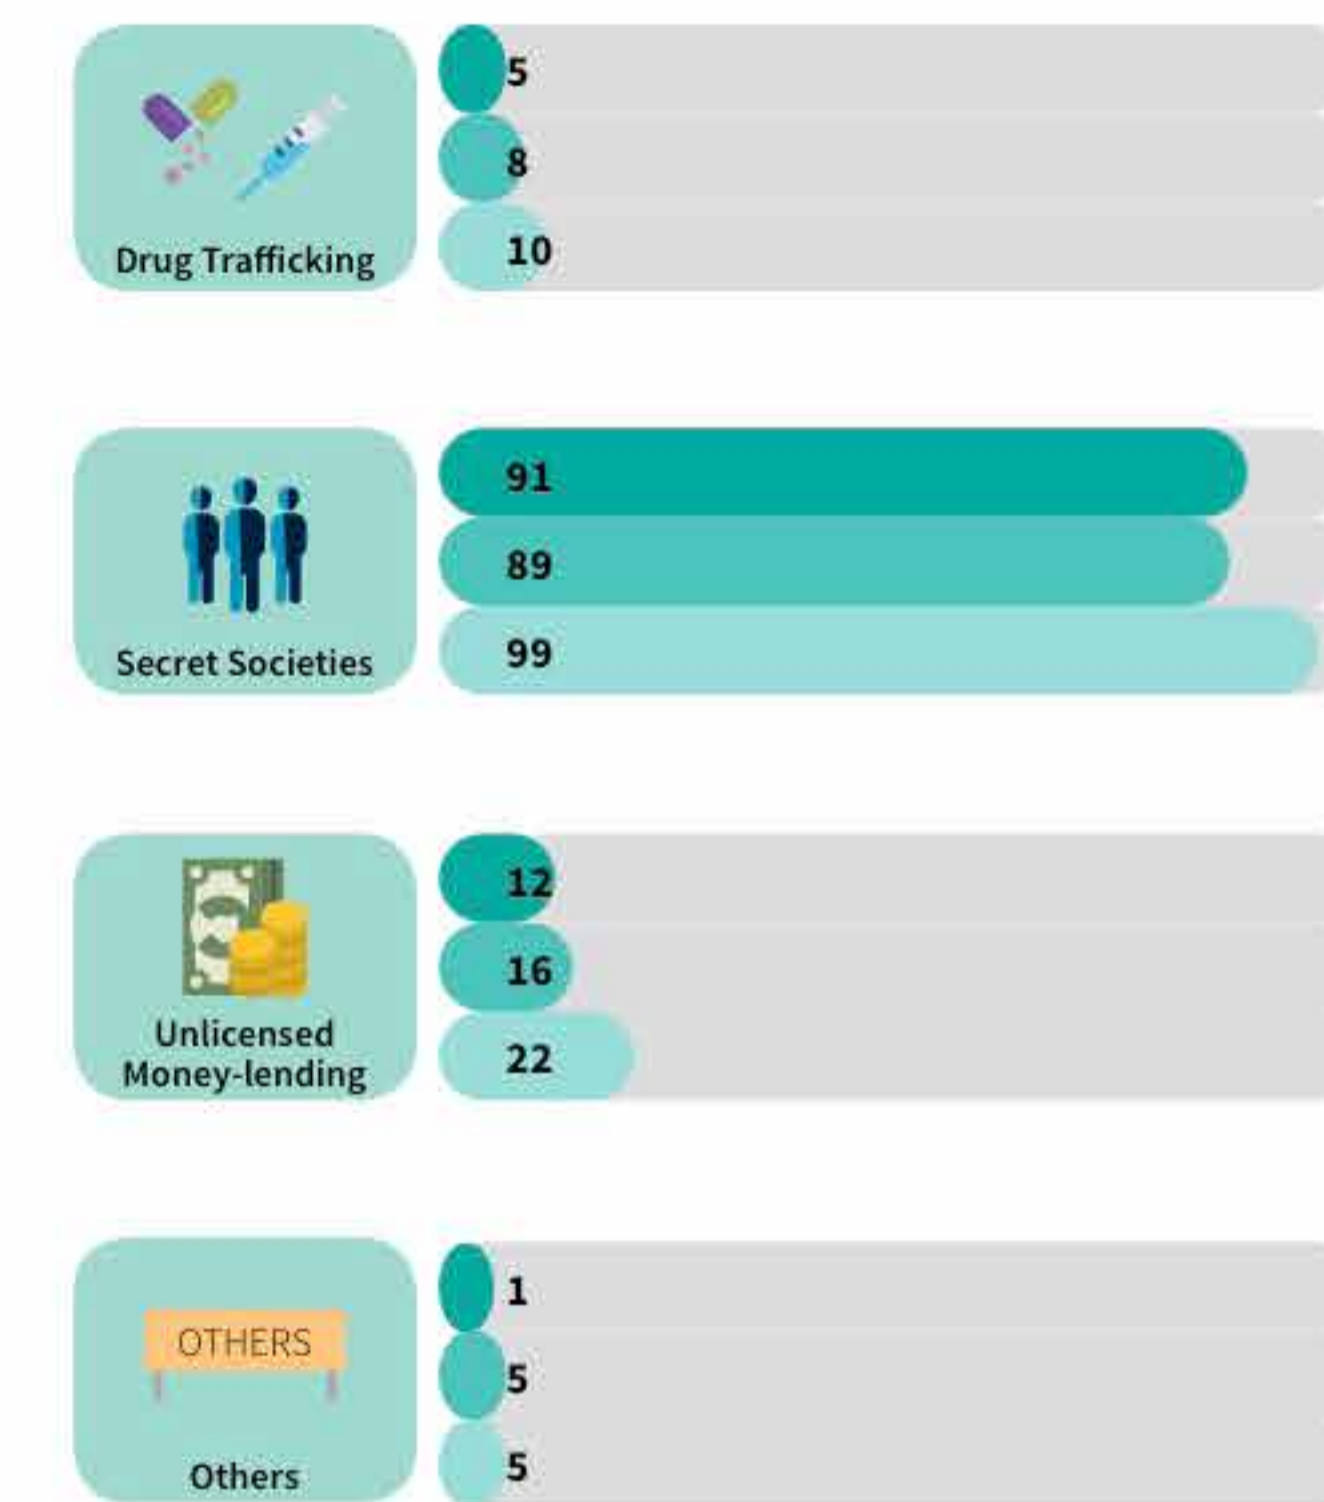

CRIMINAL LAW DETAINEE (CLD) POPULATION¹⁹

AS AT 31 DECEMBER OF EACH YEAR

GENDER

AGE GROUP

EDUCATION LEVEL²⁰

TYPE OF CRIMINAL ACTIVITY

¹⁹ The CLD population refers to the number of persons detained under the Criminal Law (Temporary Provision) Act and are among the population as at the end of the respective year.