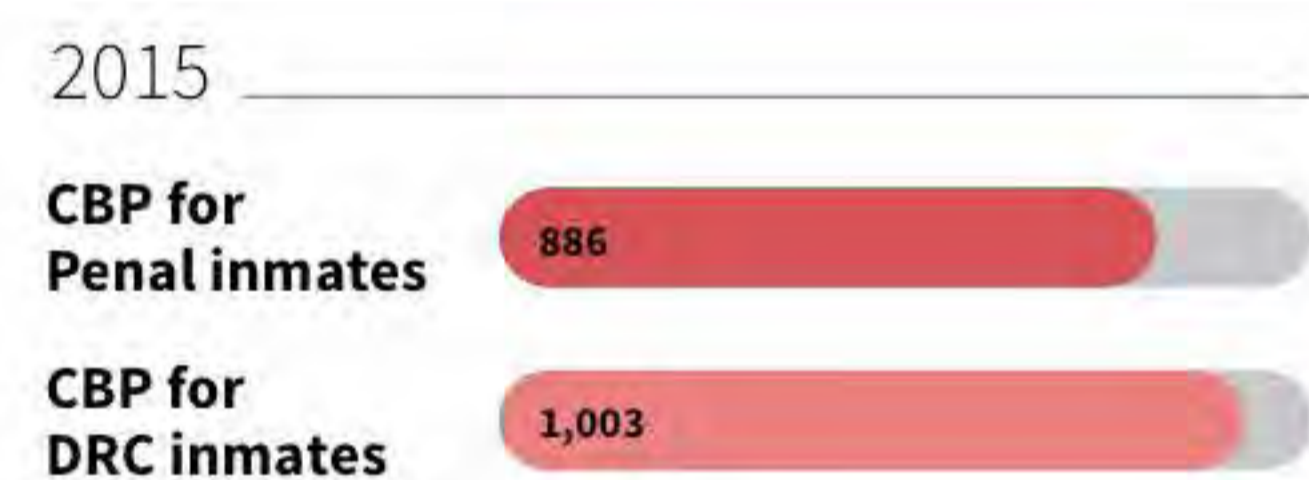

COMMUNITY BASED PROGRAMMES

| AS AT 31 DECEMBER OF EACH YEAR

EMPLACEMENT NUMBERS