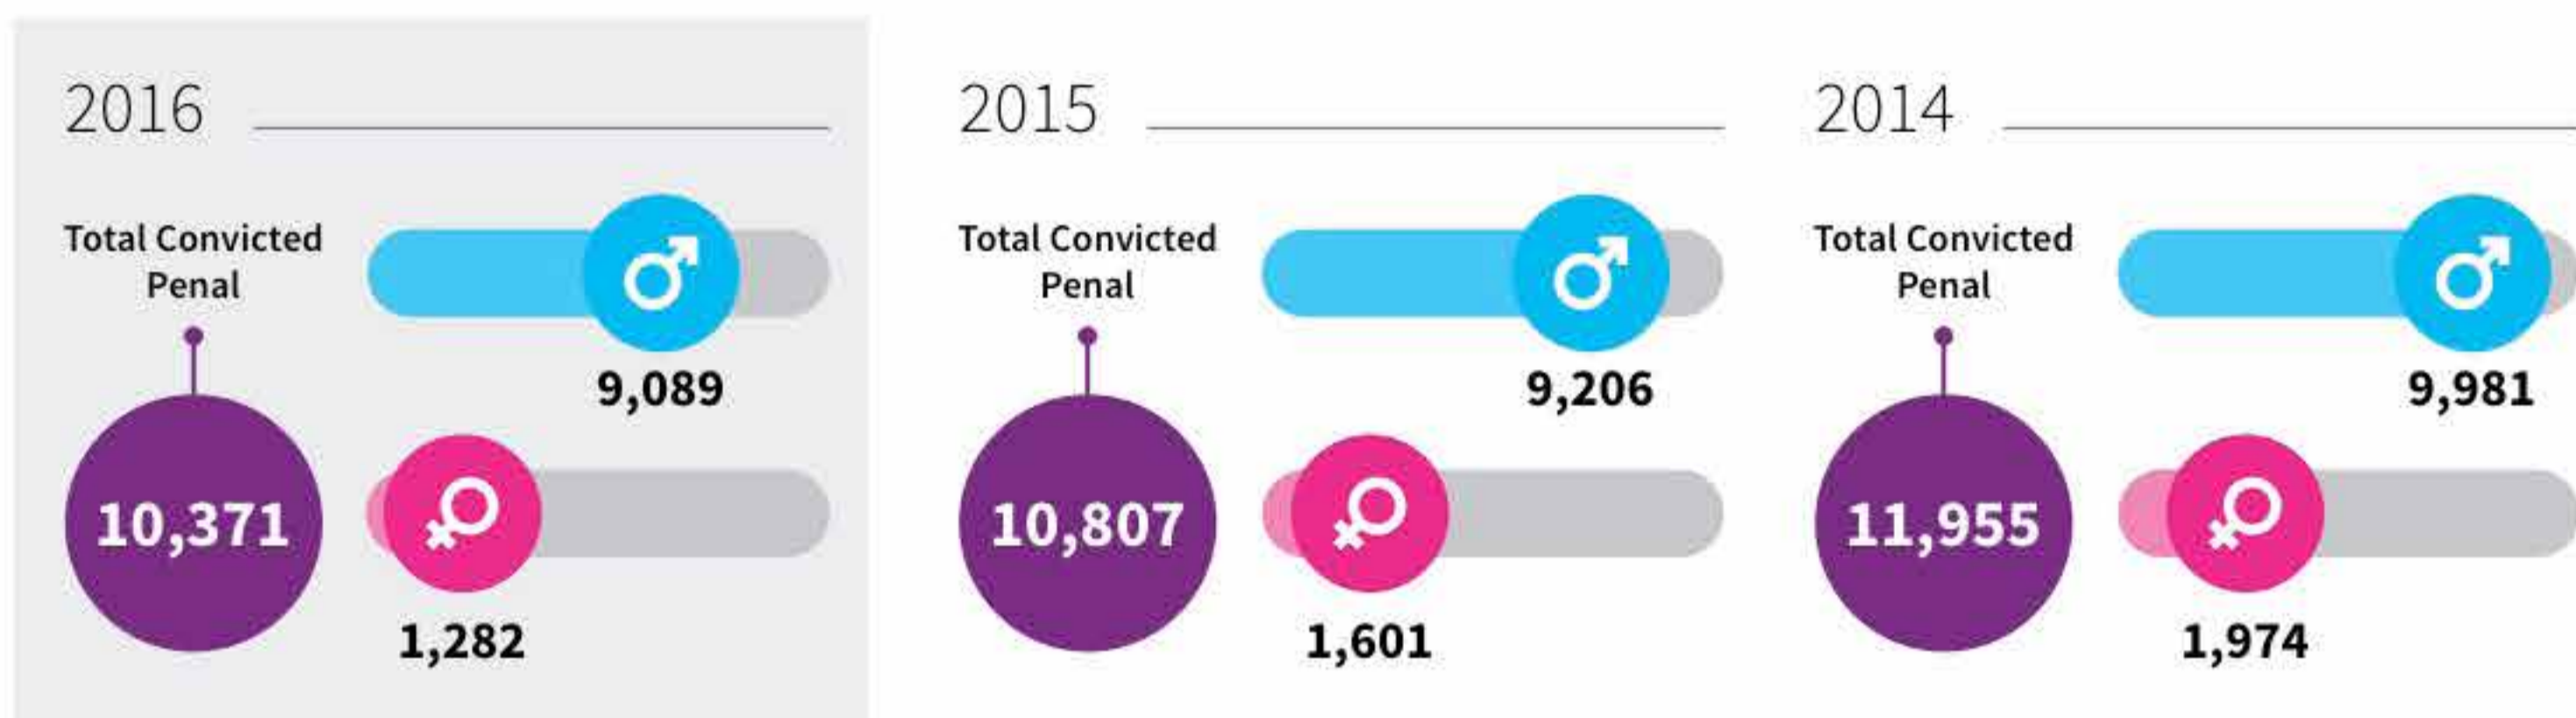

CONVICTED PENAL RELEASES

| AS AT 31 DECEMBER OF EACH YEAR

GENDER

DRC RELEASES

| AS AT 31 DECEMBER OF EACH YEAR