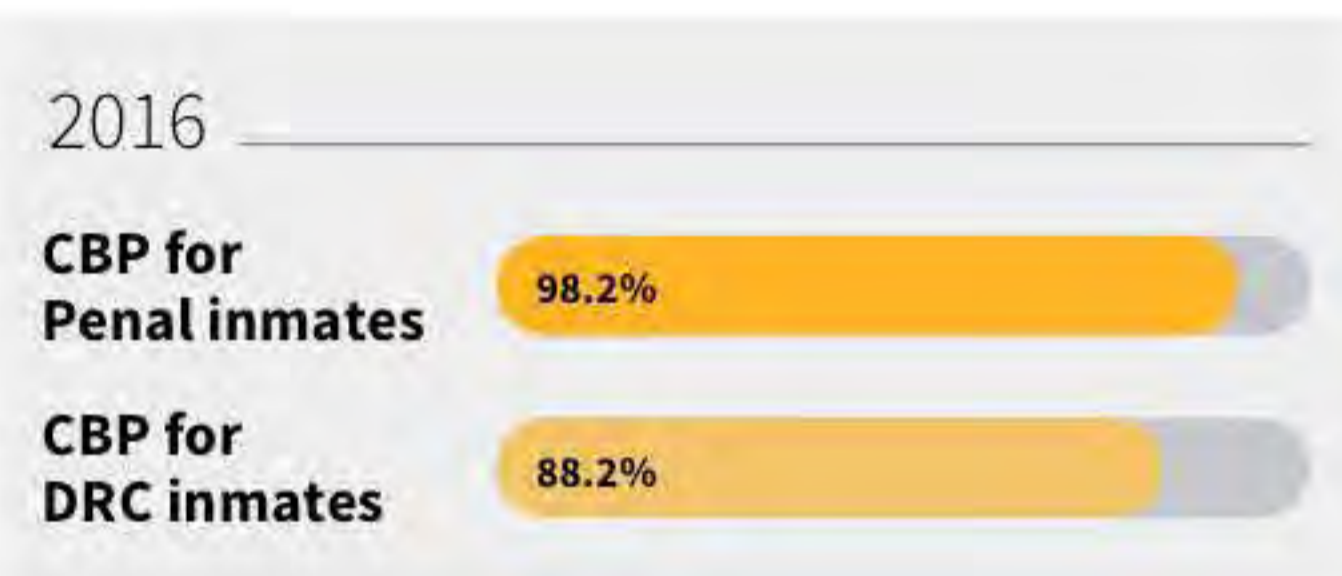

COMPLETION RATES

VOCATIONAL PROGRAMMES

| AS AT 31 DECEMBER OF EACH YEAR