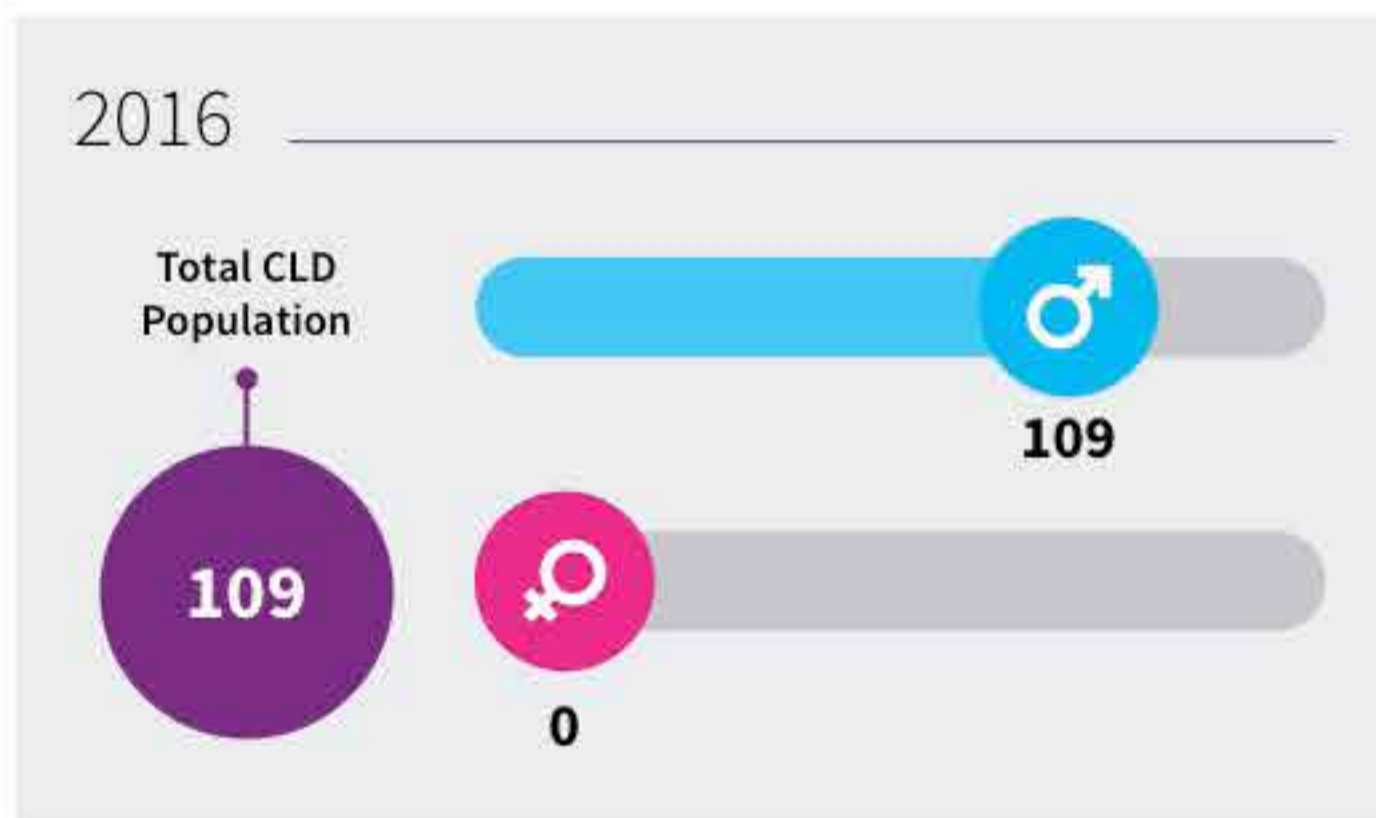

CRIMINAL LAW DETAINEE (CLD) POPULATION¹⁹

AS AT 31 DECEMBER OF EACH YEAR

GENDER

AGE GROUP

EDUCATION LEVEL²⁰

TYPE OF CRIMINAL ACTIVITY

¹⁹ The CLD population refers to the number of persons detained under the Criminal Law (Temporary Provision) Act and are among the population as at the end of the respective year.