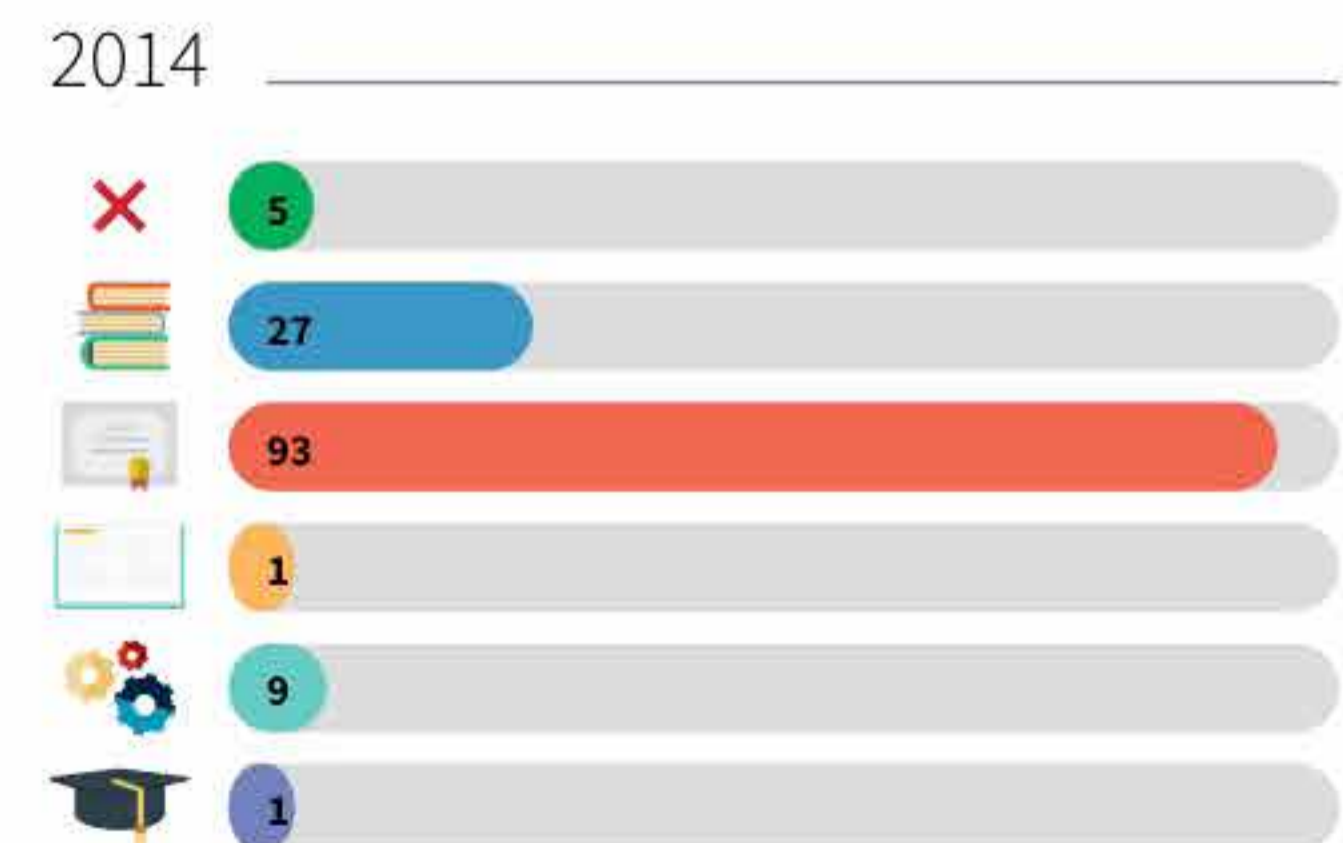

CRIMINAL LAW DETAINEE (CLD) POPULATION¹⁹

AS AT 31 DECEMBER OF EACH YEAR

GENDER

AGE GROUP

EDUCATION LEVEL²⁰

TYPE OF CRIMINAL ACTIVITY

¹⁹ The CLD population refers to the number of persons detained under the Criminal Law (Temporary Provision) Act and are among the population as at the end of the respective year.