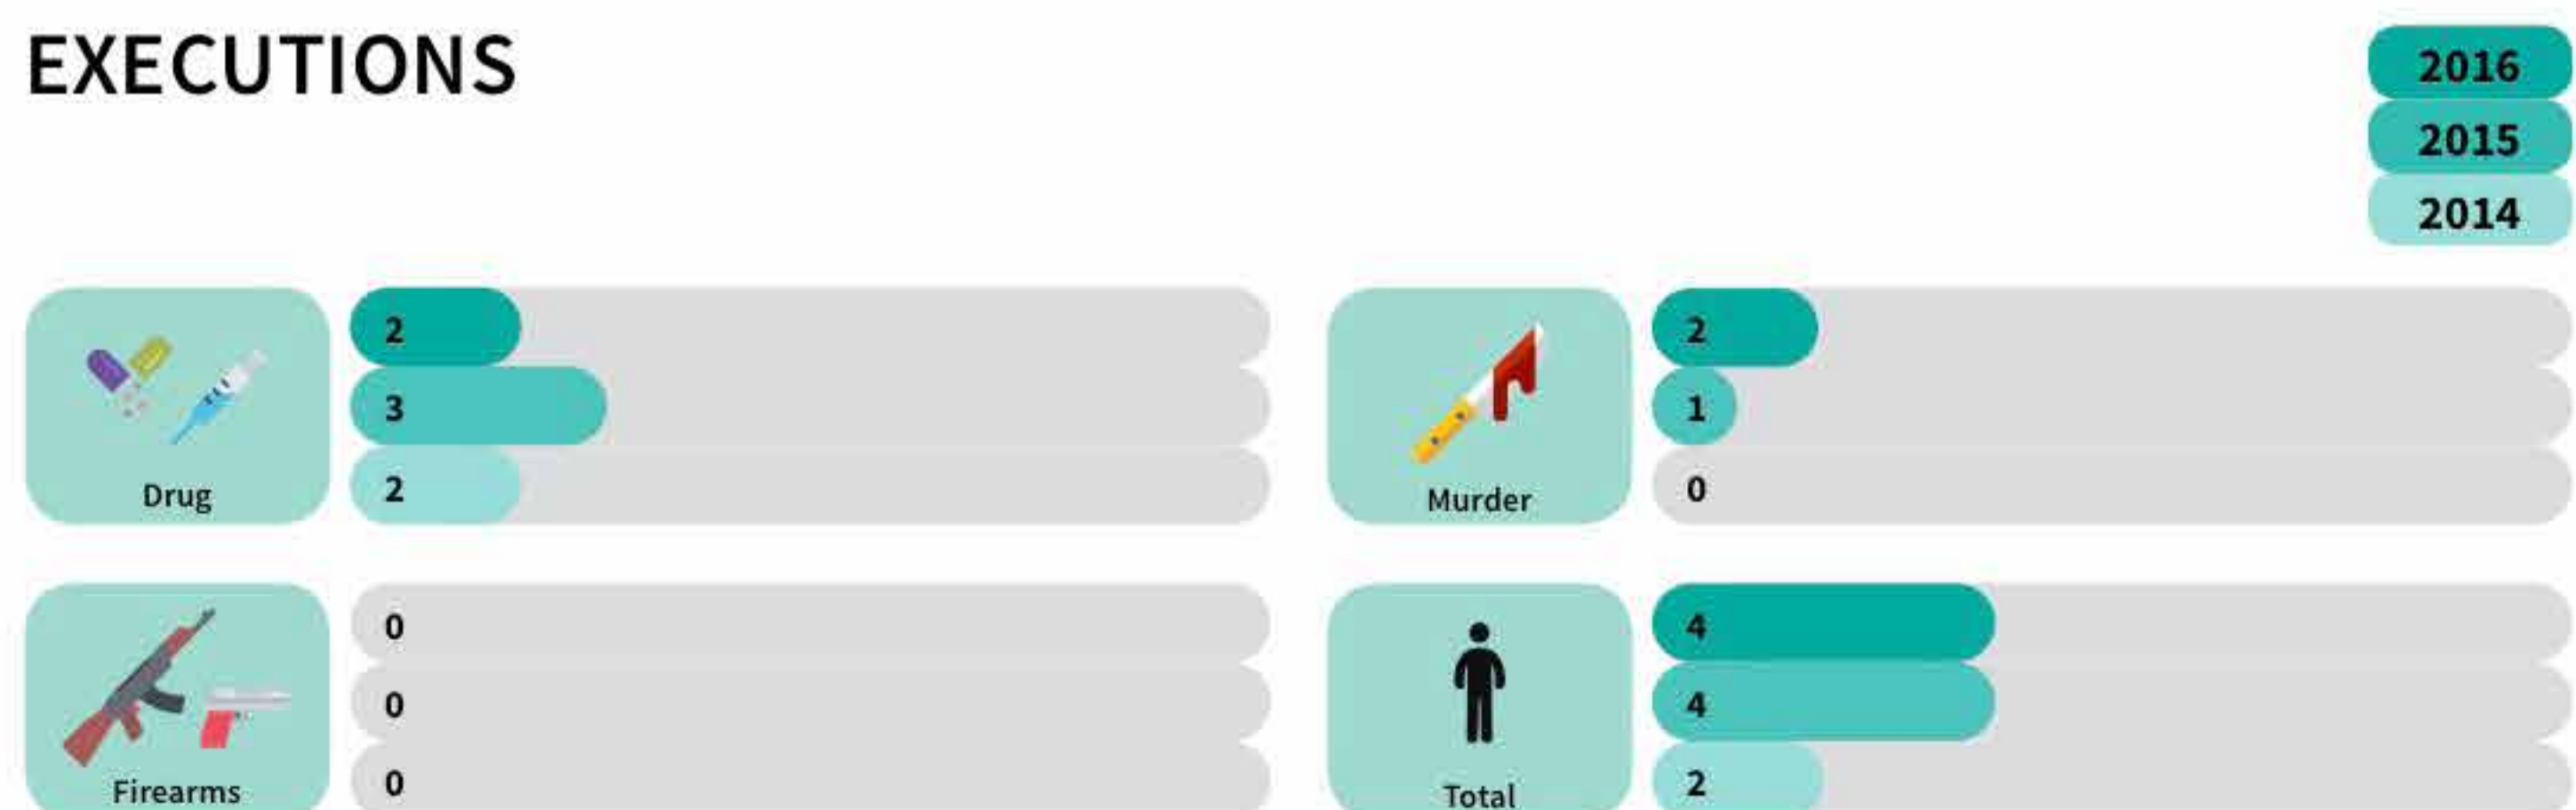

EXECUTIONS