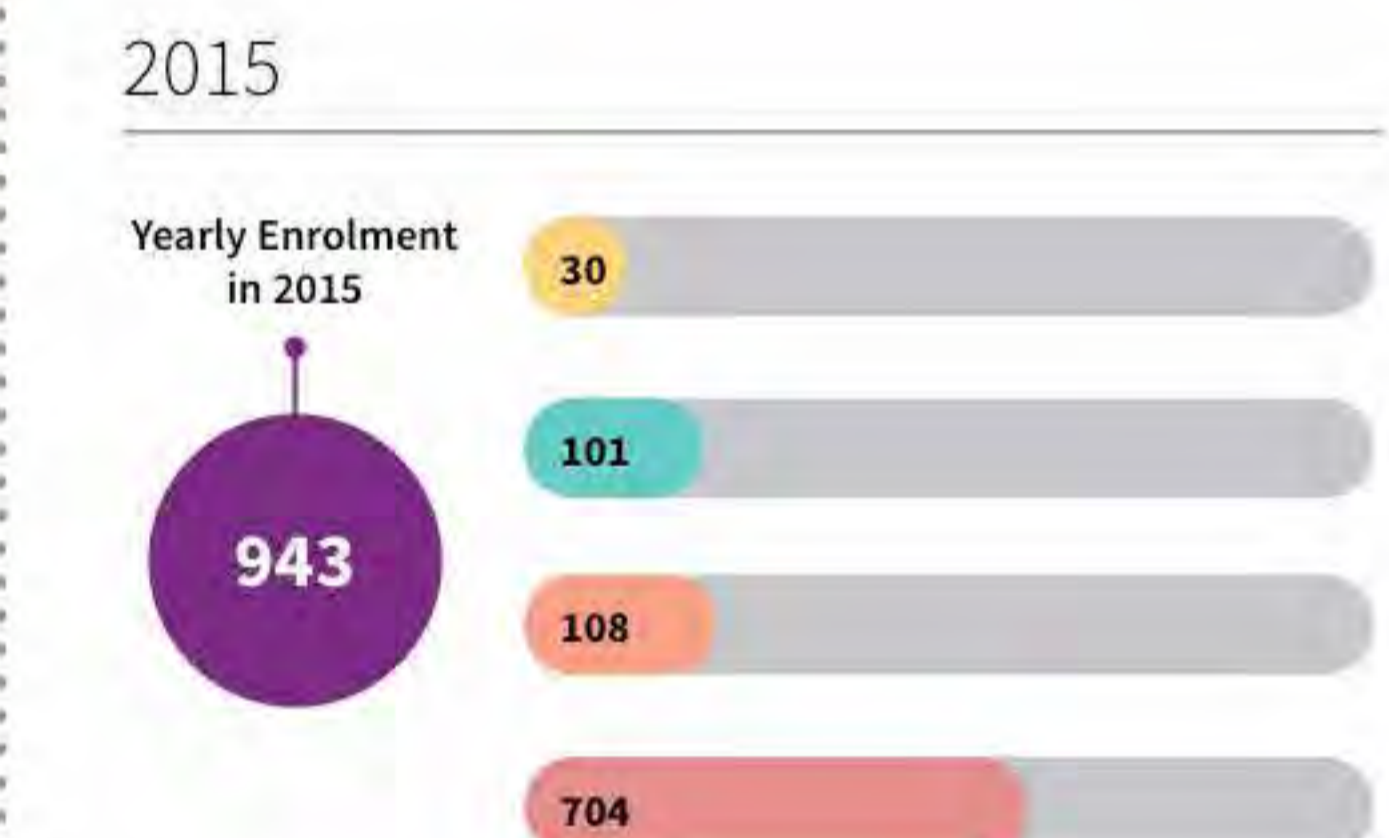

²³ Recidivism Rate is defined as the percentage of local inmates detained, convicted and imprisoned again for a new offence within two years from their release.

COMMUNITY BASED PROGRAMMES

| AS AT 31 DECEMBER OF EACH YEAR

EMPLACEMENT NUMBERS

COMPLETION RATES

VOCATIONAL PROGRAMMES

| AS AT 31 DECEMBER OF EACH YEAR

EMPLOYABILITY SKILLS TRAINING²⁴

WORK PROGRAMMES²⁶

ACADEMIC PROGRAMMES

| AS AT 31 DECEMBER OF EACH YEAR